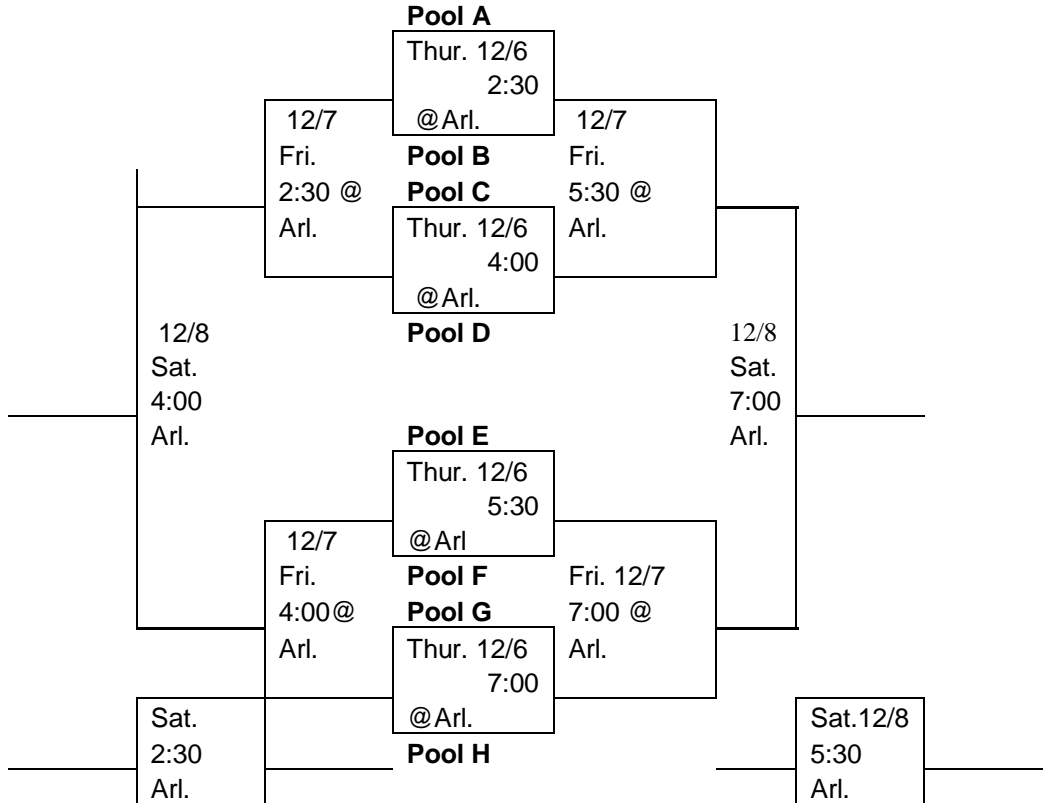

Thur.  
4:00  
@Ram.

**Pool D**

12/8  
Sat.  
1pm  
Ram.

12/8  
Sat.  
4:00  
Ram.

**Pool E**

Thur.  
5:30  
@Ram.

12/7  
Fri.  
4:00@  
Ram.

**Pool F**

Fri. 12/7  
7:00 @  
Ram.

**Pool G**

Thur.  
7:00  
@Ram.

**Pool H**

Sat. 12/8  
11:30am  
Ram.

Sat. 12/8  
2:30pm  
Ram.

\*\*\*Bottom team of bracket is home team and wears white uniforms.

### The Championship bracket

ALL  
games  
@Arlington

\*\*\*Bottom team of bracket is home team and wears white uniforms.

**Sub-Consolations bracket**

ALL  
games @ Poly

**Pool A**

Thur. 12/6  
2:30  
@Poly

12/7  
Fri.  
2:30 @  
@Poly

**Pool B**

Fri. 12/7  
5:30 @  
@Poly

**Pool C**

Thur. 12/6  
4:00  
@Poly

**Pool D**

12/8  
Sat.  
11:30  
Poly

12/8  
Sat.  
2:30  
Poly